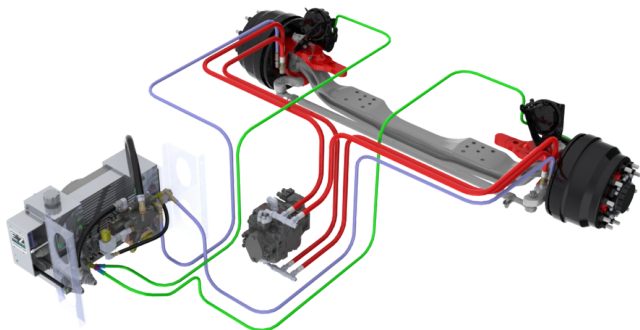

HYDRAULIC AWD

AVAILABLE FOR

Autocar	Mack
E-One	Peterbilt
Freightliner	Pierce
Ford	Rosenbauer
HME	Spartan
International	Sutphen
Kenworth	Volvo
KME	Western Star

...and many more!

WWW.EZTRACAWD.COM

Equipping fleets to push their boundaries since 2008.

HYDRAULIC ALL-WHEEL-DRIVE

Transform your chassis into the truck you need by adding an EZ Trac axle and pump/PTO kit to put all of your wheels to work without sacrificing the power, handling, or OEM ride height and quality you desire.

POWER AT THE PUSH OF A BUTTON

The cab-mounted switch allows you to engage or disengage the system on-the-go, giving you the traction you need to conquer any terrain.

AVAILABLE NOW

Talk to a Sales Representative today, or call
(844) 289-3987 to order your axle now.